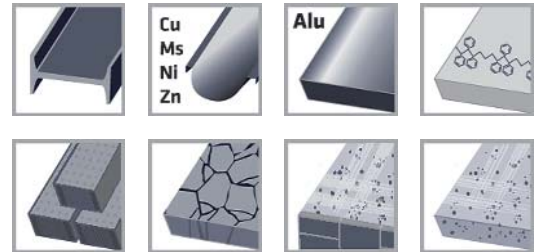

**COMBINATION SET KIT22**

**CODE : KIT22-8002221**

**HSS | Masonry + Accessories**

**22 Piece HSS & Masonry Drill Set**

**HSS Metal : 2 | 3 | 4 | 5 | 6 | 8 | 10mm**

**Masonry : 5 | 6 | 8 | 10mm**

**Includes : Screwdriver Bits :**

**PH : 1 | 2 | 3**

**PZ : 1 | 2 | 3**

**Slotted : 5.5mm**

**plus Bit Holder and Centre Punch**

★ **HSS Sprint Master Drills**

★ **Long Life Masonry Drills**