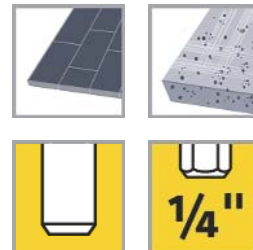

## KERAMO **EXTREME** ATM2

**CODE : 30010210**

**Porcelain Tile & Concrete Drills**

**2 Piece Tile Drill Set**

**Size : 10mm**

Porcelain tile drill combined with Profi Beton concrete drill.  
Ideal for all tiles especially porcelain and granite.