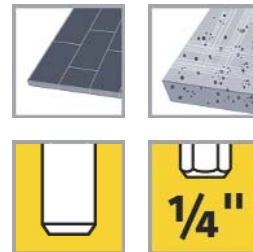

NOTE : More information available on the website