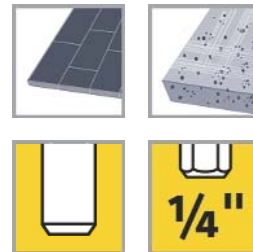

KERAMO **EXTREME** ATM2

CODE : 30006210

Porcelain Tile & Concrete Drills

2 Piece Tile Drill Set

Size : 6mm

Porcelain tile drill combined with Profi Beton concrete drill.
Ideal for all tiles especially porcelain and granite.