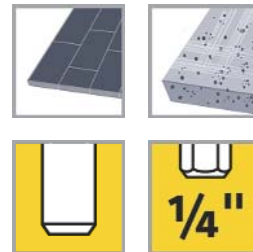

KERAMO EXTREME ATM2

CODE : 30008210

Porcelain Tile & Concrete Drills

2 Piece Tile Drill Set

Size : 8mm

**Porcelain tile drill combined with Profi Beton concrete drill.
Ideal for all tiles especially porcelain and granite.**